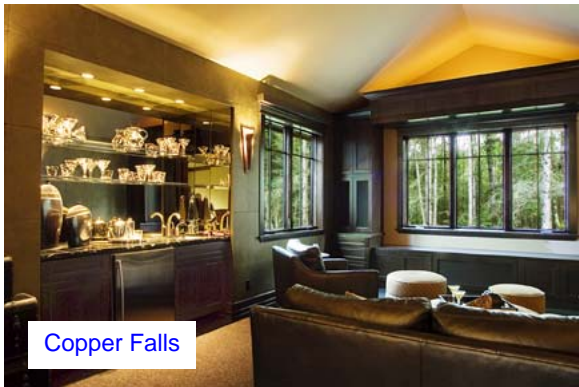

Copper Falls